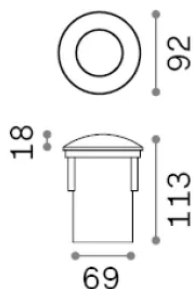

General info

Outdoor - Recessed lights

Ean	8021696371009
Item	ROCKET FI D90 WIDE 4000K
Installation	Recessed lights
Warranty	5 years
Gross weight	1.4 kg
Volume	0.003751 m ³

Technical info

Net weight	1.25 kg
Insulation class	III
Protection index	IP67
Compliance	CE
Operating temperature	-15° ~ +45 °C
Dimmer	Non-dimmable, On-Off
Power output	24 V DC
Power supply	Required, remoted, not included, codes 226187 / 226194 / 226200 / 226217 NO, electronic
Accessories not included	Remote on-off driver, codes 226187 / 226194 / 226200 / 226217