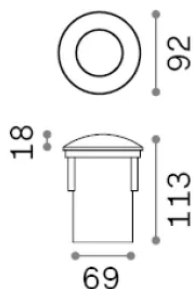

General info

Outdoor - Recessed lights

Ean	8021696370996
Item	ROCKET FI D90 WIDE 3000K
Installation	Recessed lights
Warranty	5 years
Gross weight	1.4 kg
Volume	0.003069 m ³

Technical info

Net weight	1.25 kg
Insulation class	III
Protection index	IP67
Compliance	CE
Operating temperature	-15° ~ +45 °C
Dimmer	Non-dimmable, On-Off
Power output	24 V DC
Power supply	Required, remoted, not included, codes 226187 / 226194 / 226200 / 226217 NO, electronic
Accessories not included	Remote on-off driver, codes 226187 / 226194 / 226200 / 226217

Source info

Integrated source	Integrated LED module
Replaceable source	No
Power	10 W
Emission	Direct
Max consumption	max 10 W
Features LED	LED COB BRIDGELUX
CCT LED	3000 K
Duration LED (t. 25°C)	50000 h
CRI	> 90
SDCM	3
Light beam	28°
Light beam flux	900 lm
Useful light flux	770 lm
Photobiological risk	1