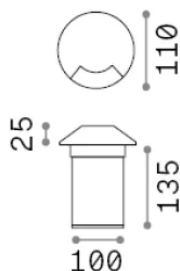

General info

Outdoor - Recessed lights

Ean	8021696247144
Item	ROCKET FI D90 SINGLE 3000K
Installation	Recessed lights
Warranty	5 years
Gross weight	0.89 kg
Volume	0.0016 m ³

Technical info

Net weight	0.56 kg
Insulation class	I
Protection index	IP67
Compliance	CE
Operating temperature	-15° ~ +45 °C
Dimmer	Non-dimmable, On-Off
Power output	100-240 V AC 50/60 Hz
Power supply	In-built, included NO, electronic
Load resistance	IK08

Source info

Integrated source	Integrated LED module
Replaceable source	No
Power	3 W
Emission	Direct
Max consumption	max 3 W
Features LED	LED SMD
CCT LED	3000 K
Duration LED (t. 25°C)	30000 h
CRI	> 90
SDCM	3
Light beam	-
Light beam flux	260 lm
Useful light flux	12 lm
Photobiological risk	2