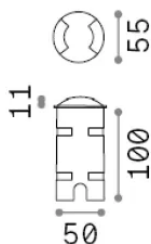

General info

Outdoor - Recessed lights

Ean	8021696222837
Item	ROCKET FI D55 DOUBLE 4000K
Installation	Recessed lights
Warranty	5 years
Gross weight	0.4 kg
Volume	0.000819 m ³

Technical info

Net weight	0.31 kg
Insulation class	III
Protection index	IP67
Compliance	CE
Operating temperature	-15° ~ +45 °C
Dimmer	Non-dimmable, On-Off
Power output	24 V DC
Power supply	Required, remoted, not included, codes 226187 / 226194 / 226200 / 226217 NO, electronic
Load resistance	IK07
Accessories not included	Remote on-off driver, codes 226187 / 226194 / 226200 / 226217

Source info

Integrated source	Integrated LED module
Replaceable source	No
Power	2 W
Emission	Direct
Max consumption	max 2 W
Features LED	LED SMD OSRAM
CCT LED	4000 K
Duration LED (t. 25°C)	50000 h
CRI	> 90
SDCM	3
Light beam	-
Light beam flux	160 lm
Useful light flux	15 lm
Photobiological risk	1