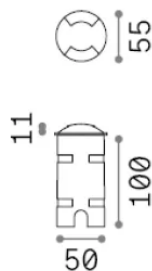

General info

Outdoor - Recessed lights

Ean	8021696371047
Item	ROCKET FI D55 DOUBLE 3000K
Installation	Recessed lights
Warranty	5 years
Gross weight	0.46 kg
Volume	0.000819 m ³

Technical info

Net weight	0.38 kg
Insulation class	III
Protection index	IP67
Compliance	CE
Operating temperature	-15° ~ +45 °C
Dimmer	Non-dimmable, On-Off
Power output	12-24 V DC
Power supply	Required, remoted, not included, codes 226187 / 226194 / 226200 / 226217 NO, electronic
Accessories not included	Remote on-off driver, codes 226187 / 226194 / 226200 / 226217

Source info

Integrated source	Integrated LED module
Replaceable source	No
Power	2 W
Emission	Direct
Max consumption	max 2 W
Features LED	LED SMD OSRAM
CCT LED	3000 K
Duration LED (t. 25°C)	50000 h
CRI	> 90
SDCM	3
Light beam	-
Light beam flux	130 lm
Useful light flux	15 lm
Photobiological risk	1