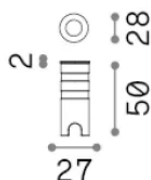

Source info

Integrated source	Integrated LED module
Replaceable source	No
Power	2,5 W
Emission	Direct
Max consumption	max 2,5 W
Features LED	LED SMD
CCT LED	4000 K
Duration LED (t. 25°C)	35000 h
CRI	> 90
SDCM	3
Light beam	20°
Light beam flux	210 lm
Useful light flux	130 lm
Photobiological risk	2