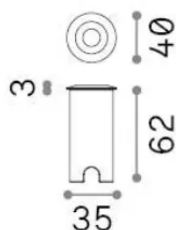

General info

Outdoor - Recessed lights

Ean	8021696325156
Item	ROCKET FI D40 WIDE 3000K
Installation	Recessed lights
Warranty	5 years
Gross weight	0.24 kg
Volume	0.000608 m³

Technical info

Net weight	0.21 kg
Insulation class	III
Protection index	IP67
Compliance	CE
Operating temperature	-15° ~ +45 °C
Dimmer	Non-dimmable, On-Off
Power output	3 V DC
Power supply	Required, remoted, not included, code 325163

Source info

Integrated source	Integrated LED module
Replaceable source	No
Power	LED 2,5 W
Emission	Direct
Max consumption	max 2,5 W
Features LED	LED SMD
CCT LED	3000 K
Duration LED (t. 25°C)	35000 h
CRI	> 90
SDCM	3
Light beam	20°
Light beam flux	180 lm
Useful light flux	110 lm
Photobiological risk	2
Bulb included	1
Recommended bulb	LED INTEGRATO 180Lm 3000K