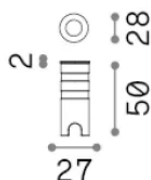

Source info

Integrated source	Integrated LED module
Replaceable source	No
Power	1,3 W
Emission	Direct
Max consumption	max 1,3 W
Features LED	LED SMD
CCT LED	4000 K
Duration LED (t. 25°C)	35000 h
CRI	> 90
SDCM	3
Light beam	10°
Light beam flux	120 lm
Useful light flux	60 lm
Photobiological risk	2