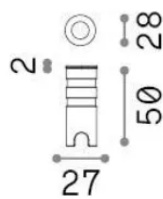

General info

Outdoor - Recessed lights

Ean	8021696325132
Item	ROCKET FI D28 WIDE 3000K
Installation	Recessed lights
Warranty	5 years
Gross weight	0.24 kg
Volume	0.000608 m ³

Technical info

Net weight	0.21 kg
Insulation class	III
Protection index	IP67
Compliance	CE
Operating temperature	-15° ~ +45 °C
Dimmer	Non-dimmable, On-Off
Power output	3 V DC
Power supply	Required, remoted, not included, code 276205

Source info

Integrated source	Integrated LED module
Replaceable source	No
Power	LED 1,3 W
Emission	Direct
Max consumption	max 1,3 W
Features LED	LED SMD
CCT LED	3000 K
Duration LED (t. 25°C)	35000 h
CRI	> 90
SDCM	3
Light beam	10°
Light beam flux	100 lm
Useful light flux	50 lm
Photobiological risk	2
Bulb included	1
Recommended bulb	LED INTEGRATO 100Lm 3000K