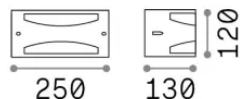

General info

Outdoor - Wall lamps

Ean	8021696118642
Item	REX-3 AP1 NERO
Installation	Wall lamps
Warranty	5 years
Gross weight	0.8 kg
Volume	0.00648 m ³

Technical info

Net weight	0.6 kg
Insulation class	I
Protection index	IP54
Compliance	-
Operating temperature	-
Dimmer	Non-dimmable
Power output	220-240 V AC
Power supply	-

Source info

Integrated source	-
Replaceable source	No
Power	E27 max 1 x 60 W
Emission	-
Max consumption	-