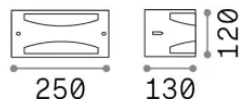

Source info

Integrated source	-
Replaceable source	No
Power	E27 max 1 x 60 W
Emission	-
Max consumption	-