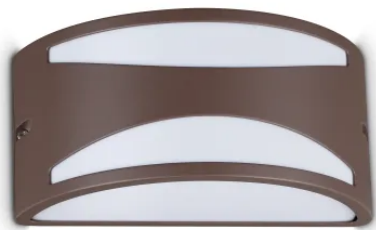

## Outdoor - Wall lamps

<b>Ean</b>	8021696213224
<b>Item</b>	REX-3 AP1 COFFEE
<b>Installation</b>	Wall lamps
<b>Warranty</b>	5 years
<b>Gross weight</b>	0.8 kg
<b>Volume</b>	0.00648 m <sup>3</sup>