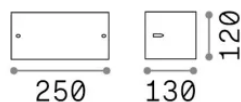

General info

Outdoor - Wall lamps

Ean	8021696118635
Item	REX-2 AP1 NERO
Installation	Wall lamps
Warranty	5 years
Gross weight	0.8 kg
Volume	0.00648 m ³

Technical info

Net weight	0.6 kg
Insulation class	I
Protection index	IP54
Compliance	-
Operating temperature	-
Dimmer	Non-dimmable
Power output	220-240 V AC
Power supply	-