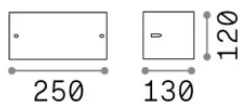

Source info

Integrated source	-
Replaceable source	No
Power	E27 max 1 x 60 W
Emission	-
Max consumption	-