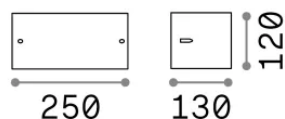

Source info

Integrated source	-
Replaceable source	No
Power	E27 max 1 x 60 W
Emission	-
Max consumption	-