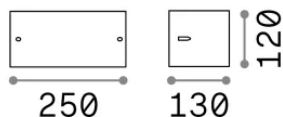

General info

Outdoor - Wall lamps

Ean	8021696092423
Item	REX-2 AP1 ANTRACITE
Installation	Wall lamps
Warranty	5 years
Gross weight	0.8 kg
Volume	0.00648 m ³

Technical info

Net weight	0.6 kg
Insulation class	I
Protection index	IP54
Compliance	-
Operating temperature	-
Dimmer	Non-dimmable
Power output	220-240 V AC
Power supply	-