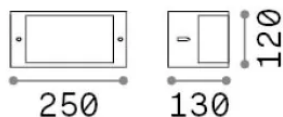

Source info

Integrated source	-
Replaceable source	No
Power	E27 max 1 x 60 W
Emission	-
Max consumption	-