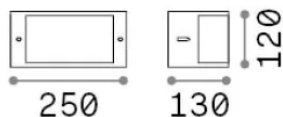

General info

Outdoor - Wall lamps

Ean	8021696322735
Item	REX-1 AP1 GRIGIO
Installation	Wall lamps
Warranty	5 years
Gross weight	0.8 kg
Volume	0.00567 m ³

Technical info

Net weight	0.6 kg
Insulation class	I
Protection index	IP54
Compliance	-
Operating temperature	-
Dimmer	Non-dimmable
Power output	220-240 V AC
Power supply	-

Source info

Integrated source	-
Replaceable source	No
Power	E27 max 1 x 60 W
Emission	-
Max consumption	-