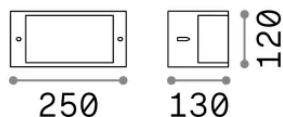

General info

Outdoor - Wall lamps

Ean	8021696213217
Item	REX-1 AP1 COFFEE
Installation	Wall lamps
Warranty	5 years
Gross weight	0.8 kg
Volume	0.00567 m ³

Technical info

Net weight	0.6 kg
Insulation class	I
Protection index	IP54
Compliance	-
Operating temperature	-
Dimmer	Non-dimmable
Power output	220-240 V AC
Power supply	-

Source info

Integrated source	-
Replaceable source	No
Power	E27 max 1 x 60 W
Emission	-
Max consumption	-