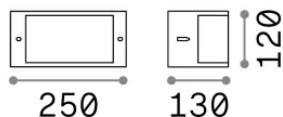

General info

Outdoor - Wall lamps

| | |
|---------------------|------------------------|
| Ean | 8021696092409 |
| Item | REX-1 AP1 ANTRACITE |
| Installation | Wall lamps |
| Warranty | 5 years |
| Gross weight | 0.8 kg |
| Volume | 0.00567 m ³ |

Technical info

| | |
|------------------------------|--------------|
| Net weight | 0.6 kg |
| Insulation class | I |
| Protection index | IP54 |
| Compliance | - |
| Operating temperature | - |
| Dimmer | Non-dimmable |
| Power output | 220-240 V AC |
| Power supply | - |