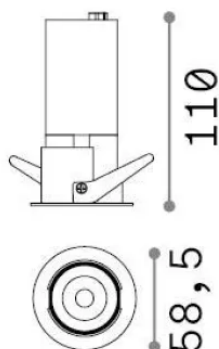

General info

Technical - Recessed lights

Ean	8021696323008
Item	QUARK FI 12.0W ADJUSTABLE 3000K NE
Installation	Recessed lights
Warranty	5 years
Gross weight	0.77 kg
Volume	0.000851 m ³

Technical info

Net weight	0.25 kg
Insulation class	II
Protection index	IP20
Compliance	-
Operating temperature	-
Dimmer	Non-dimmable
Power output	220-240 V AC
Power supply	-

Source info

Integrated source	-
Replaceable source	No
Power	12 W
Emission	-
Max consumption	-
Features LED	LED COB
CCT LED	3000 K
Duration LED (t. 25°C)	50 h
CRI	> 90
SDCM	3
Light beam	25°
Light beam flux	1200 lm
Useful light flux	-