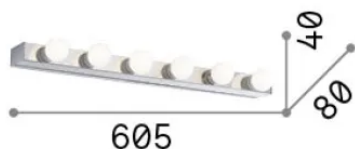

Source info

Integrated source	Light bulb (not included)
Replaceable source	No
Power	E14 max 6 x 40 W
Emission	Diffuse
Max consumption	-
Recommended bulb	101217 E14 SFERA 4W 3000K CRI80 BIANCO