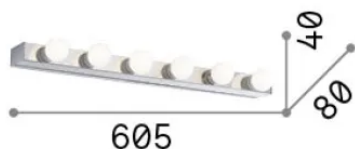

General info

Indoor - Wall lamps

Ean	8021696159508
Item	PRIVE' AP6 NERO
Installation	Wall lamps
Warranty	5 years
Gross weight	1.43 kg
Volume	0.005796 m ³

Technical info

Net weight	1.1 kg
Insulation class	I
Protection index	IP20
Compliance	CE
Operating temperature	0° ~ +40 °C
Dimmer	Non-dimmable
Power output	220-240 V AC
Power supply	Not required