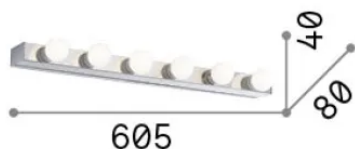

General info**Indoor - Wall lamps**

Ean	8021696045627
Item	PRIVE' AP6 CROMO
Installation	Wall lamps
Warranty	5 years
Gross weight	1.43 kg
Volume	0.005208 m ³

Technical info

Net weight	1.1 kg
Insulation class	I
Protection index	IP20
Compliance	-
Operating temperature	-
Dimmer	Non-dimmable
Power output	220-240 V AC
Power supply	-

**Source info**

Integrated source	-
Replaceable source	No
Power	E14 max 6 x 40 W
Emission	-
Max consumption	-