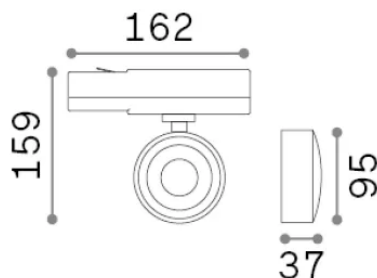

General info

Technical - Spotlights and Tracks

Ean	8021696296333
Item	POV TR 3-PHASE ROUND NERO
Installation	Spotlights and Tracks
Warranty	5 years
Gross weight	0.95 kg
Volume	0.003933 m ³

Technical info

Net weight	0.37 kg
Insulation class	II
Protection index	IP20
Compliance	-
Operating temperature	-
Dimmer	Non-dimmable
Power output	220-240 V AC
Power supply	-

Source info

Integrated source	-
Replaceable source	No
Power	22 W
Emission	-
Max consumption	-
Features LED	LED COB CREE
CCT LED	3000 K
Duration LED (t. 25°C)	30 h
CRI	> 95
SDCM	3
Light beam	36°
Light beam flux	2000 lm
Useful light flux	-