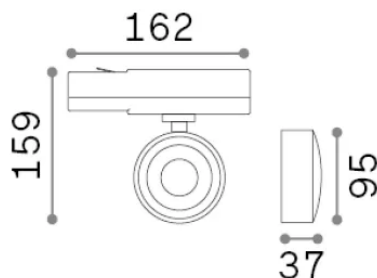

General info

Technical - Spotlights and Tracks

Ean	8021696296340
Item	POV TR 3-PHASE ROUND BIANCO
Installation	Spotlights and Tracks
Warranty	5 years
Gross weight	0.95 kg
Volume	0.003933 m ³

Technical info

Net weight	0.37 kg
Insulation class	II
Protection index	IP20
Compliance	-
Operating temperature	-
Dimmer	Non-dimmable
Power output	220-240 V AC
Power supply	-

Source info

Integrated source	-
Replaceable source	No
Power	22 W
Emission	-
Max consumption	-
Features LED	LED COB CREE
CCT LED	3000 K
Duration LED (t. 25°C)	30 h
CRI	> 95
SDCM	3
Light beam	36°
Light beam flux	2000 lm
Useful light flux	-