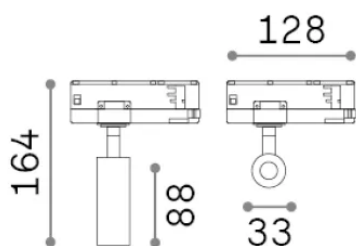

General info

Technical - Spotlights and Tracks

Ean	8021696370927
Item	PLAY TR 3-PHASE 13W 3000K NERO
Installation	Spotlights and Tracks
Warranty	5 years
Gross weight	0.32 kg
Volume	0.00077 m ³

Technical info

Net weight	0.24 kg
Insulation class	II
Protection index	IP20
Compliance	-
Operating temperature	-
Dimmer	Non-dimmable
Power output	220-240 V AC
Power supply	-

Source info

Integrated source	-
Replaceable source	No
Power	13 W
Emission	-
Max consumption	-
Features LED	LED COB
CCT LED	3000 K
Duration LED (t. 25°C)	50 h
CRI	> 90
SDCM	3
Light beam	18°
Light beam flux	900 lm
Useful light flux	-