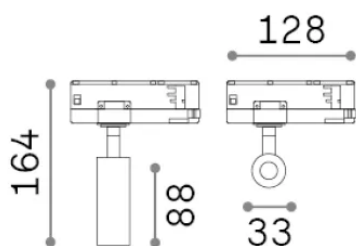

## Technical - Spotlights and Tracks

<b>Ean</b>	8021696364704
<b>Item</b>	PLAY TR 3-PHASE 13W 3000K BIANCO
<b>Installation</b>	Spotlights and Tracks
<b>Warranty</b>	5 years
<b>Gross weight</b>	0.32 kg
<b>Volume</b>	0.00077 m <sup>3</sup>

## Technical info

<b>Net weight</b>	0.24 kg
<b>Insulation class</b>	II
<b>Protection index</b>	IP20
<b>Compliance</b>	-
<b>Operating temperature</b>	-
<b>Dimmer</b>	Non-dimmable
<b>Power output</b>	220-240 V AC
<b>Power supply</b>	-

## Source info

<b>Integrated source</b>	-
<b>Replaceable source</b>	No
<b>Power</b>	13 W
<b>Emission</b>	-
<b>Max consumption</b>	-
<b>Features LED</b>	LED COB
<b>CCT LED</b>	3000 K
<b>Duration LED (t. 25°C)</b>	50 h
<b>CRI</b>	> 90
<b>SDCM</b>	3
<b>Light beam</b>	18°
<b>Light beam flux</b>	900 lm
<b>Useful light flux</b>	-