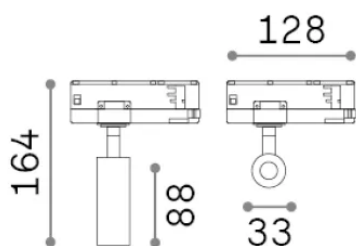

General info

Technical - Spotlights and Tracks

Ean	8021696370903
Item	PLAY TR 3-PHASE 07W 3000K NERO
Installation	Spotlights and Tracks
Warranty	5 years
Gross weight	0.32 kg
Volume	0.00077 m ³

Technical info

Net weight	0.24 kg
Insulation class	II
Protection index	IP20
Compliance	-
Operating temperature	-
Dimmer	Non-dimmable
Power output	220-240 V AC
Power supply	-

Source info

Integrated source	-
Replaceable source	No
Power	7 W
Emission	-
Max consumption	-
Features LED	LED COB
CCT LED	3000 K
Duration LED (t. 25°C)	50 h
CRI	> 90
SDCM	3
Light beam	16°
Light beam flux	520 lm
Useful light flux	-