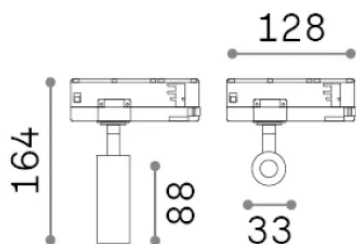

### Technical - Spotlights and Tracks

<b>Ean</b>	8021696364698
<b>Item</b>	PLAY TR 3-PHASE 07W 3000K BIANCO
<b>Installation</b>	Spotlights and Tracks
<b>Warranty</b>	5 years
<b>Gross weight</b>	0.32 kg
<b>Volume</b>	0.00077 m <sup>3</sup>

## Technical info

<b>Net weight</b>	0.24 kg
<b>Insulation class</b>	II
<b>Protection index</b>	IP20
<b>Compliance</b>	-
<b>Operating temperature</b>	-
<b>Dimmer</b>	Non-dimmable
<b>Power output</b>	220-240 V AC
<b>Power supply</b>	-

## Source info

<b>Integrated source</b>	-
<b>Replaceable source</b>	No
<b>Power</b>	7 W
<b>Emission</b>	-
<b>Max consumption</b>	-
<b>Features LED</b>	LED COB
<b>CCT LED</b>	3000 K
<b>Duration LED (t. 25°C)</b>	50 h
<b>CRI</b>	> 90
<b>SDCM</b>	3
<b>Light beam</b>	16°
<b>Light beam flux</b>	520 lm
<b>Useful light flux</b>	-