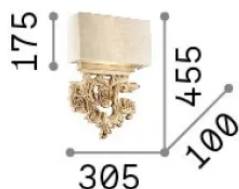

General info

Indoor - Wall lamps

Ean	8021696075211
Item	PETER AP2
Installation	Wall lamps
Warranty	5 years
Gross weight	4.6 kg
Volume	0.0361 m ³

Technical info

Net weight	4.16 kg
Insulation class	I
Protection index	IP20
Compliance	CE
Operating temperature	0° ~ +40 °C
Dimmer	Non-dimmable
Power output	220-240 V AC
Power supply	Not required