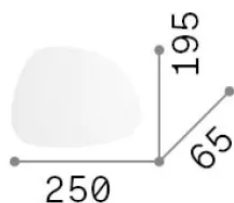

General info

Indoor - Wall lamps

Ean	8021696257242
Item	PEGGY AP 15W
Installation	Wall lamps
Warranty	5 years
Gross weight	1 kg
Volume	0.0035 m ³

Technical info

Net weight	0.71 kg
Insulation class	I
Protection index	IP20
Compliance	-
Operating temperature	-
Dimmer	Non-dimmable
Power output	220-240 V AC
Power supply	-