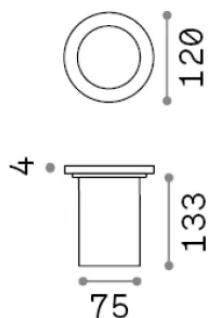

General info

Outdoor - Recessed lights

Ean	8021696032832
Item	PARK FI D120 ROUND
Installation	Recessed lights
Warranty	5 years
Gross weight	0.75 kg
Volume	0.002535 m ³

Technical info

Net weight	0.58 kg
Insulation class	I
Protection index	IP67
Compliance	CE
Operating temperature	-15° ~ +45 °C
Dimmer	Non-dimmable
Power output	220-240 V AC
Power supply	Not required
Load resistance	IK10