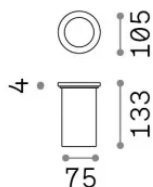

General info

Outdoor - Recessed lights

Ean	8021696351780
Item	PARK FI D105 ROUND
Installation	Recessed lights
Warranty	5 years
Gross weight	0.9 kg
Volume	0.002592 m ³

Technical info

Net weight	0.6 kg
Insulation class	I
Protection index	IP67
Compliance	CE
Operating temperature	-15° ~ +45 °C
Dimmer	Non-dimmable
Power output	220-240 V AC
Power supply	Not required