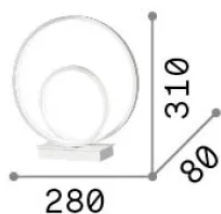

General info

Indoor - Table lamps

Ean	8021696269474
Item	OZ TL ON-OFF BIANCO 3000K
Installation	Table lamps
Warranty	5 years
Gross weight	1.54 kg
Volume	0.014208 m ³

Technical info

Net weight	1.13 kg
Insulation class	II
Protection index	IP20
Compliance	-
Operating temperature	-
Dimmer	Non-dimmable
Power output	220-240 V AC
Power supply	-

Source info

Integrated source	-
Replaceable source	No
Power	LED 22 W
Emission	-
Max consumption	-
Features LED	LED SMD
CCT LED	3000 K
Duration LED (t. 25°C)	30 h
CRI	> 90
SDCM	3
Light beam flux	2600 lm
Bulb included	1
Recommended bulb	LED INTEGRATO 2600Lm 3000K