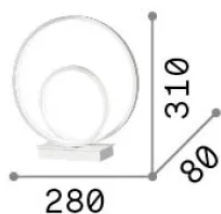

General info

Indoor - Table lamps

Ean	8021696269481
Item	OZ TL NERO 3000K
Installation	Table lamps
Warranty	5 years
Gross weight	1.33 kg
Volume	0.014208 m ³

Technical info

Net weight	0.89 kg
Insulation class	II
Protection index	IP20
Compliance	-
Operating temperature	-
Dimmer	1
Power output	220-240 V AC
Power supply	-

Source info

Integrated source	-
Replaceable source	No
Power	LED 22 W
Emission	-
Max consumption	-
Features LED	LED SMD
CCT LED	3000 K
Duration LED (t. 25°C)	30 h
CRI	> 90
SDCM	3
Light beam flux	2600 lm
Bulb included	1
Recommended bulb	LED INTEGRATO 2600Lm 3000K