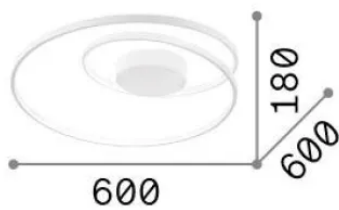

General info

Indoor - Ceiling lamps

Ean	8021696342337
Item	OZ PL D060 ON-OFF OTTONE 4000K
Installation	Ceiling lamps
Warranty	5 years
Gross weight	3.19 kg
Volume	0.037733 m ³

Technical info

Net weight	1.5 kg
Insulation class	II
Protection index	IP20
Compliance	-
Operating temperature	-
Dimmer	Non-dimmable
Power output	220-240 V AC
Power supply	-

Source info

Integrated source	-
Replaceable source	No
Power	47 W
Emission	-
Max consumption	-
Features LED	LED SMD
CCT LED	4000 K
Duration LED (t. 25°C)	30 h
CRI	> 90
SDCM	3
Light beam	-
Light beam flux	5500 lm
Useful light flux	-