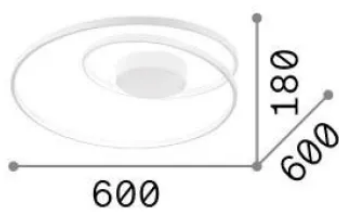

General info

Indoor - Ceiling lamps

Ean	8021696342306
Item	OZ PL D060 ON-OFF OTTONE 2700K
Installation	Ceiling lamps
Warranty	5 years
Gross weight	3.19 kg
Volume	0.037733 m ³

Technical info

Net weight	1.5 kg
Insulation class	II
Protection index	IP20
Compliance	-
Operating temperature	-
Dimmer	Non-dimmable
Power output	220-240 V AC
Power supply	-

Source info

Integrated source	-
Replaceable source	No
Power	47 W
Emission	-
Max consumption	-
Features LED	LED SMD
CCT LED	2700 K
Duration LED (t. 25°C)	30 h
CRI	> 90
SDCM	3
Light beam	-
Light beam flux	5000 lm
Useful light flux	-