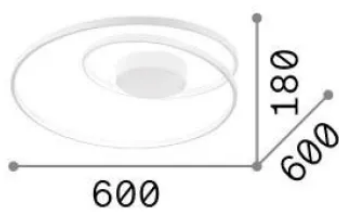

Source info

Integrated source	Integrated LED module
Replaceable source	No
Power	47 W
Emission	Diffuse
Max consumption	max 47 W
Features LED	LED SMD
CCT LED	4000 K
Duration LED (t. 25°C)	30000 h
CRI	> 90
SDCM	3
Light beam	-
Light beam flux	5500 lm
Useful light flux	2310 lm
Photobiological risk	EXEMPT