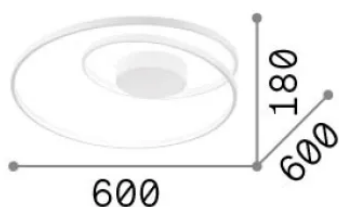

General info

Indoor - Ceiling lamps

Ean	8021696269412
Item	OZ PL D060 ON-OFF NERO 3000K
Installation	Ceiling lamps
Warranty	5 years
Gross weight	3.19 kg
Volume	0.037733 m ³

Technical info

Net weight	1.5 kg
Insulation class	II
Protection index	IP20
Compliance	-
Operating temperature	-
Dimmer	Non-dimmable
Power output	220-240 V AC
Power supply	-

Source info

Integrated source	-
Replaceable source	No
Power	47 W
Emission	-
Max consumption	-
Features LED	LED SMD
CCT LED	3000 K
Duration LED (t. 25°C)	30 h
CRI	> 90
SDCM	3
Light beam	-
Light beam flux	5100 lm
Useful light flux	-