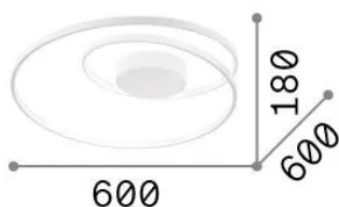

General info

Indoor - Ceiling lamps

Ean	8021696342290
Item	OZ PL D060 ON-OFF NERO 2700K
Installation	Ceiling lamps
Warranty	5 years
Gross weight	3.19 kg
Volume	0.036864 m ³

Technical info

Net weight	1.5 kg
Insulation class	II
Protection index	IP20
Compliance	CE
Operating temperature	0° ~ +40 °C
Dimmer	Non-dimmable, On-Off
Power output	220-240 V AC 50/60 Hz
Power supply	In-built, included Replaceable (by qualified operators only), electronic

Source info

Integrated source	Integrated LED module
Replaceable source	No
Power	47 W
Emission	Diffuse
Max consumption	max 47 W
Features LED	LED SMD
CCT LED	2700 K
Duration LED (t. 25°C)	30000 h
CRI	> 90
SDCM	3
Light beam	-
Light beam flux	5000 lm
Useful light flux	2100 lm
Photobiological risk	EXEMPT