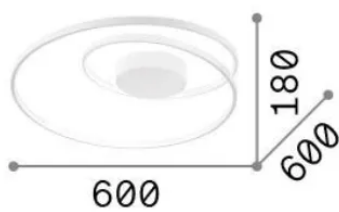

General info

Indoor - Ceiling lamps

Ean	8021696342313
Item	OZ PL D060 ON-OFF BIANCO 4000K
Installation	Ceiling lamps
Warranty	5 years
Gross weight	3.19 kg
Volume	0.037733 m ³

Technical info

Net weight	1.5 kg
Insulation class	II
Protection index	IP20
Compliance	-
Operating temperature	-
Dimmer	Non-dimmable
Power output	220-240 V AC
Power supply	-

Source info

Integrated source	-
Replaceable source	No
Power	47 W
Emission	-
Max consumption	-
Features LED	LED SMD
CCT LED	4000 K
Duration LED (t. 25°C)	30 h
CRI	> 90
SDCM	3
Light beam	-
Light beam flux	5500 lm
Useful light flux	-