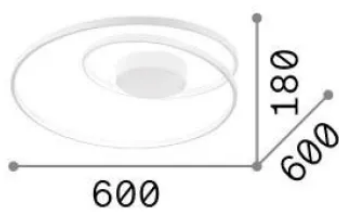

General info

Indoor - Ceiling lamps

Ean	8021696342283
Item	OZ PL D060 ON-OFF BIANCO 2700K
Installation	Ceiling lamps
Warranty	5 years
Gross weight	3.19 kg
Volume	0.037733 m ³

Technical info

Net weight	1.5 kg
Insulation class	II
Protection index	IP20
Compliance	-
Operating temperature	-
Dimmer	Non-dimmable
Power output	220-240 V AC
Power supply	-

Source info

Integrated source	-
Replaceable source	No
Power	47 W
Emission	-
Max consumption	-
Features LED	LED SMD
CCT LED	2700 K
Duration LED (t. 25°C)	30 h
CRI	> 90
SDCM	3
Light beam	-
Light beam flux	5000 lm
Useful light flux	-