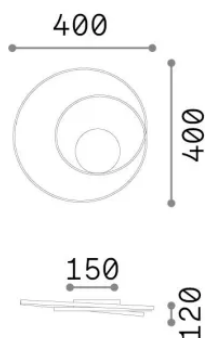

General info

Indoor - Ceiling lamps

Ean	8021696365039
Item	OZ PL D040 ON-OFF NERO 3000K
Installation	Ceiling lamps
Warranty	5 years
Gross weight	1.8 kg
Volume	0.0162 m ³

Technical info

Net weight	1.2 kg
Insulation class	II
Protection index	IP20
Compliance	-
Operating temperature	-
Dimmer	Non-dimmable
Power output	220-240 V AC
Power supply	-

Source info

Integrated source	-
Replaceable source	No
Power	38 W
Emission	-
Max consumption	-
Features LED	LED SMD
CCT LED	3000 K
Duration LED (t. 25°C)	30 h
CRI	> 90
SDCM	3
Light beam	-
Light beam flux	4350 lm
Useful light flux	-