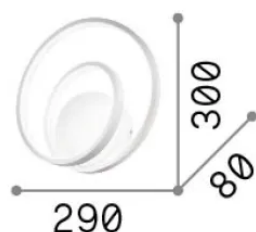

General info

Indoor - Wall lamps

Ean	8021696269405
Item	OZ AP ON-OFF OTTONE 3000K
Installation	Wall lamps
Warranty	5 years
Gross weight	1.22 kg
Volume	0.008712 m ³

Technical info

Net weight	0.8 kg
Insulation class	II
Protection index	IP20
Compliance	-
Operating temperature	-
Dimmer	Non-dimmable
Power output	220-240 V AC
Power supply	-

Source info

Integrated source	-
Replaceable source	No
Power	26 W
Emission	-
Max consumption	-
Features LED	LED SMD
CCT LED	3000 K
Duration LED (t. 25°C)	30 h
CRI	> 90
SDCM	3
Light beam	-
Light beam flux	2500 lm
Useful light flux	-