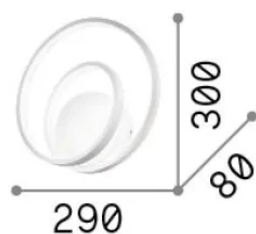

General info

Indoor - Wall lamps

Ean	8021696269399
Item	OZ AP ON-OFF NERO 3000K
Installation	Wall lamps
Warranty	5 years
Gross weight	1.22 kg
Volume	0.008976 m ³

Technical info

Net weight	0.8 kg
Insulation class	II
Protection index	IP20
Compliance	-
Operating temperature	-
Dimmer	Non-dimmable
Power output	220-240 V AC
Power supply	-

Source info

Integrated source	-
Replaceable source	No
Power	26 W
Emission	-
Max consumption	-
Features LED	LED SMD
CCT LED	3000 K
Duration LED (t. 25°C)	30 h
CRI	> 90
SDCM	3
Light beam	-
Light beam flux	2500 lm
Useful light flux	-