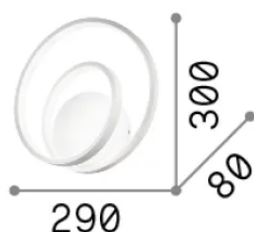

General info

Indoor - Wall lamps

Ean	8021696304502
Item	OZ AP DALI OTTONE 3000K
Installation	Wall lamps
Warranty	5 years
Gross weight	1.22 kg
Volume	0.010404 m ³

Technical info

Net weight	0.8 kg
Insulation class	II
Protection index	IP20
Compliance	CE
Operating temperature	0° ~ +40 °C
Dimmer	1, DALI / Push
Power output	220-240 V AC 50/60 Hz
Power supply	In-built, included Replaceable (by qualified operators only), electronic

Source info

Integrated source	Integrated LED module
Replaceable source	No
Power	28 W
Emission	Diffuse
Max consumption	max 28 W
Features LED	LED SMD
CCT LED	3000 K
Duration LED (t. 25°C)	30000 h
CRI	> 90
SDCM	3
Light beam	-
Light beam flux	2500 lm
Useful light flux	1180 lm
Photobiological risk	EXEMPT
Standby power	< 0.50 W