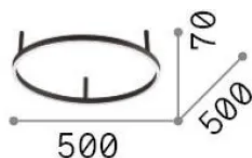

General info

Indoor - Ceiling lamps

Ean	8021696341903
Item	ORACLE SLIM PL D050 ROUND 4000K ON-OFF NE
Installation	Ceiling lamps
Warranty	5 years
Gross weight	2.4 kg
Volume	0.03025 m ³

Technical info

Net weight	1.1 kg
Insulation class	II
Protection index	IP20
Compliance	CE
Operating temperature	0° ~ +40 °C
Dimmer	Non-dimmable, On-Off
Power output	220-240 V AC 50/60 Hz
Power supply	In-built, included Replaceable (by qualified operators only), electronic

Source info

Integrated source	Integrated LED module
Replaceable source	Replaceable (by qualified operators only)
Power	29 W
Emission	Direct
Max consumption	max 29 W
Features LED	LED SMD
CCT LED	4000 K
Duration LED (t. 25°C)	50000 h
CRI	> 90
SDCM	3
Light beam	115°
Light beam flux	3550 lm
Useful light flux	1490 lm
Photobiological risk	EXEMPT