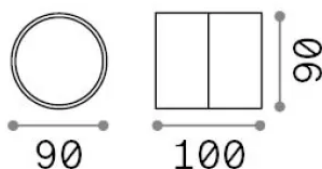

Source info

Integrated source	Integrated LED module
Replaceable source	No
Power	7 W
Emission	Direct
Max consumption	max 7 W
Features LED	LED COB BRIDGELUX
CCT LED	4000 K
Duration LED (t. 25°C)	20000 h
CRI	> 90
SDCM	3
Light beam	108°
Light beam flux	610 lm
Useful light flux	540 lm
Photobiological risk	1