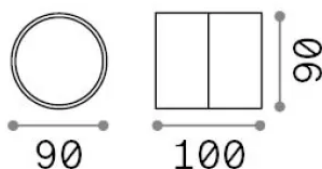

General info

Outdoor - Wall lamps

Ean	8021696285498
Item	OMEGA AP ROUND COFFEE 4000K
Installation	Wall lamps
Warranty	5 years
Gross weight	0.55 kg
Volume	0.00115 m ³

Technical info

Net weight	0.5 kg
Insulation class	I
Protection index	IP54
Compliance	CE
Operating temperature	-15° ~ +45 °C
Dimmer	Non-dimmable, On-Off
Power output	220-240 V AC 50/60 Hz
Power supply	In-built, included Replaceable (by qualified operators only), electronic