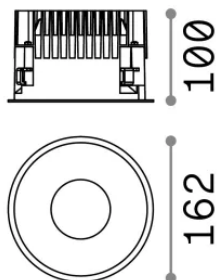

General info

Technical - Recessed lights

Ean	8021696266589
Item	OFF FI 28W 4000K NERO
Installation	Recessed lights
Warranty	5 years
Gross weight	1.13 kg
Volume	0.004468 m ³

Technical info

Net weight	0.99 kg
Insulation class	II
Protection index	IP20
Compliance	-
Operating temperature	-
Dimmer	Non-dimmable
Power output	220-240 V AC
Power supply	-

Source info

Integrated source	-
Replaceable source	No
Power	28 W
Emission	-
Max consumption	-
Features LED	LED COB CITIZEN
CCT LED	4000 K
Duration LED (t. 25°C)	50 h
CRI	> 90
SDCM	3
Light beam	60°
UGR Maximum	< 19
Light beam flux	3100 lm
Useful light flux	-