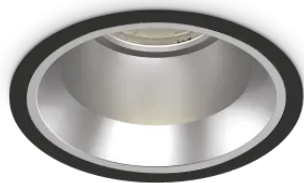

General info

Technical - Recessed lights

Ean	8021696266589
Item	OFF FI 28W 4000K NERO
Installation	Recessed lights
Warranty	5 years
Gross weight	1.13 kg
Volume	0.004468 m ³

Technical info

Net weight	0.99 kg
Insulation class	II
Protection index	IP20
Compliance	-
Operating temperature	-
Dimmer	Non-dimmable
Power output	220-240 V AC
Power supply	-

Source info

Integrated source	-
Replaceable source	No
Power	28 W
Emission	-
Max consumption	-
Features LED	LED COB CITIZEN
CCT LED	4000 K
Duration LED (t. 25°C)	50 h
CRI	> 90
SDCM	3
Light beam	60°
UGR Maximum	< 19
Light beam flux	3100 lm
Useful light flux	-